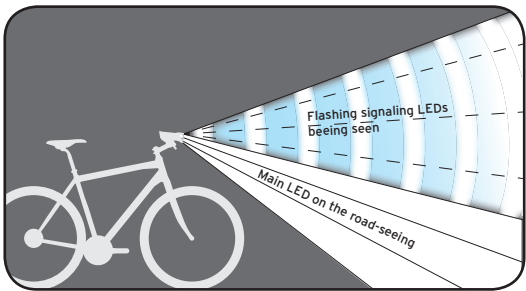

## 5 MODES:

- 50 Lux HighPower
- 50 Lux HighPower + Flash
- 12 Lux LowPower
- 12 Lux LowPower + Flash
- Flash only

Charging via USB. | Indicator LED. | Universal mounting bracket fits all standard handlebars.